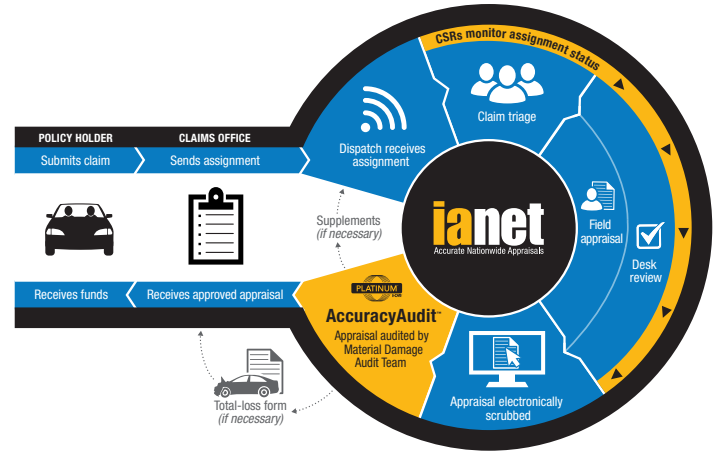

#### Technology Platforms

- CCC
- AudaExplore
- Mitchell
- NuGen IT
- Performance Gateway
- Any proprietary/in-house software you utilize

#### Process

- Automatic digital claim assignment
- Assignment to appraiser
- Appraisal
- AccuracyAudit™
- Total loss
- Supplemental visits if necessary
- Post-appraisal reporting & analytics